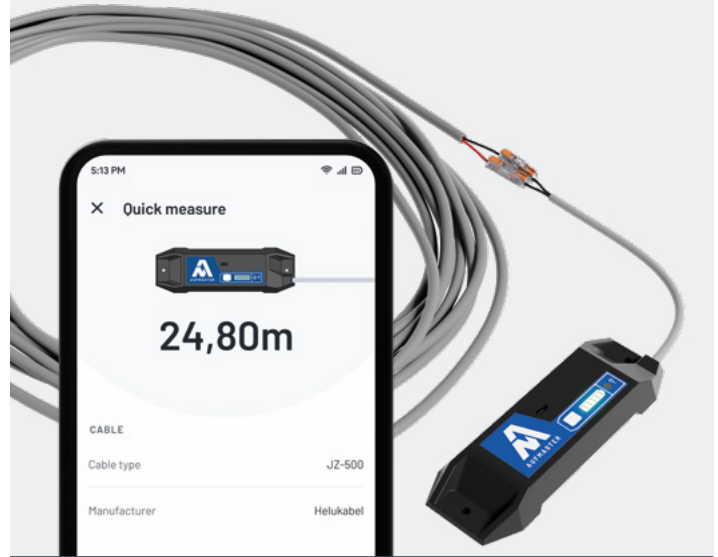

Determine the remaining length of cable rings and drums for your inventory

How quickly do you manage your cable inventory?

[CALCULATE NOW](#)